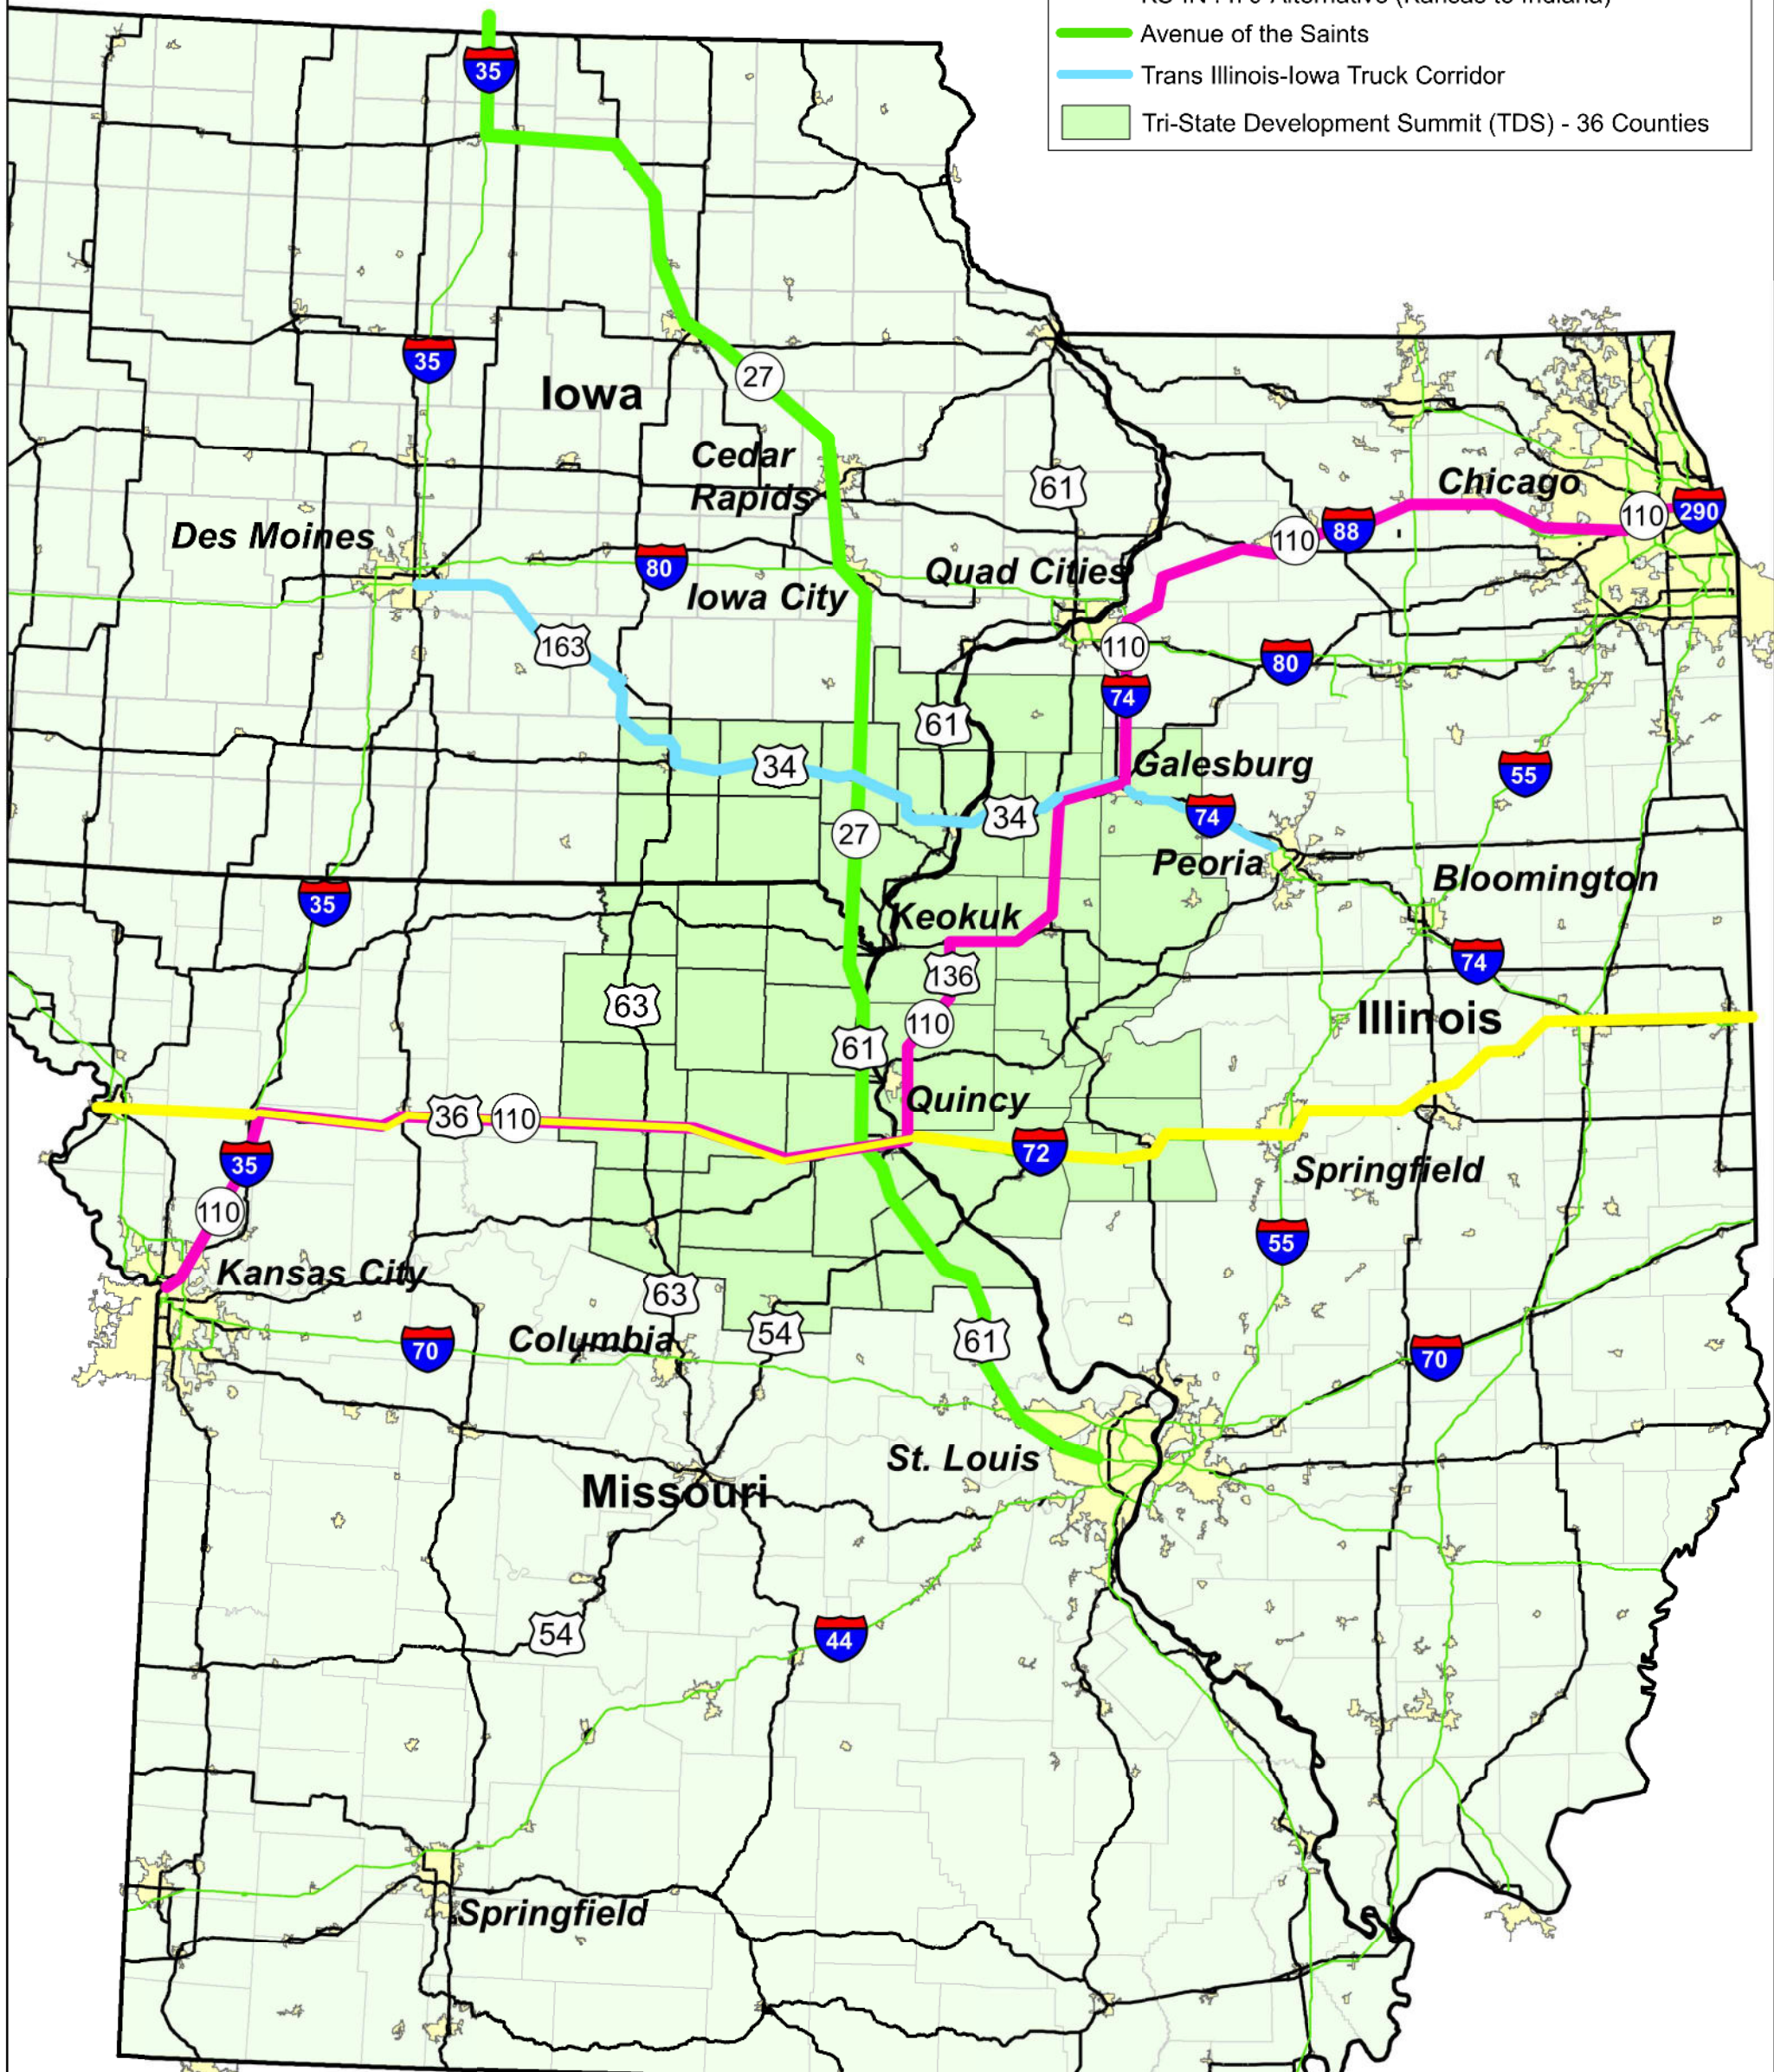

Four Major National Corridors Crossing the TDS Region

TRI-STATE
DEVELOPMENT SUMMIT
AT CULVER-STOCKTON COLLEGE

Legend

September, 2022

TDS Priority Corridors

Tri-State Development Summit (TDS)

- Chicago-Kansas City (CKC) Expressway
- KS-IN : I70-Alternative (Kansas to Indiana)
- Avenue of the Saints
- Trans Illinois-Iowa Truck Corridor
- Tri-State Development Summit (TDS) - 36 Counties

60 30 0 60 Miles