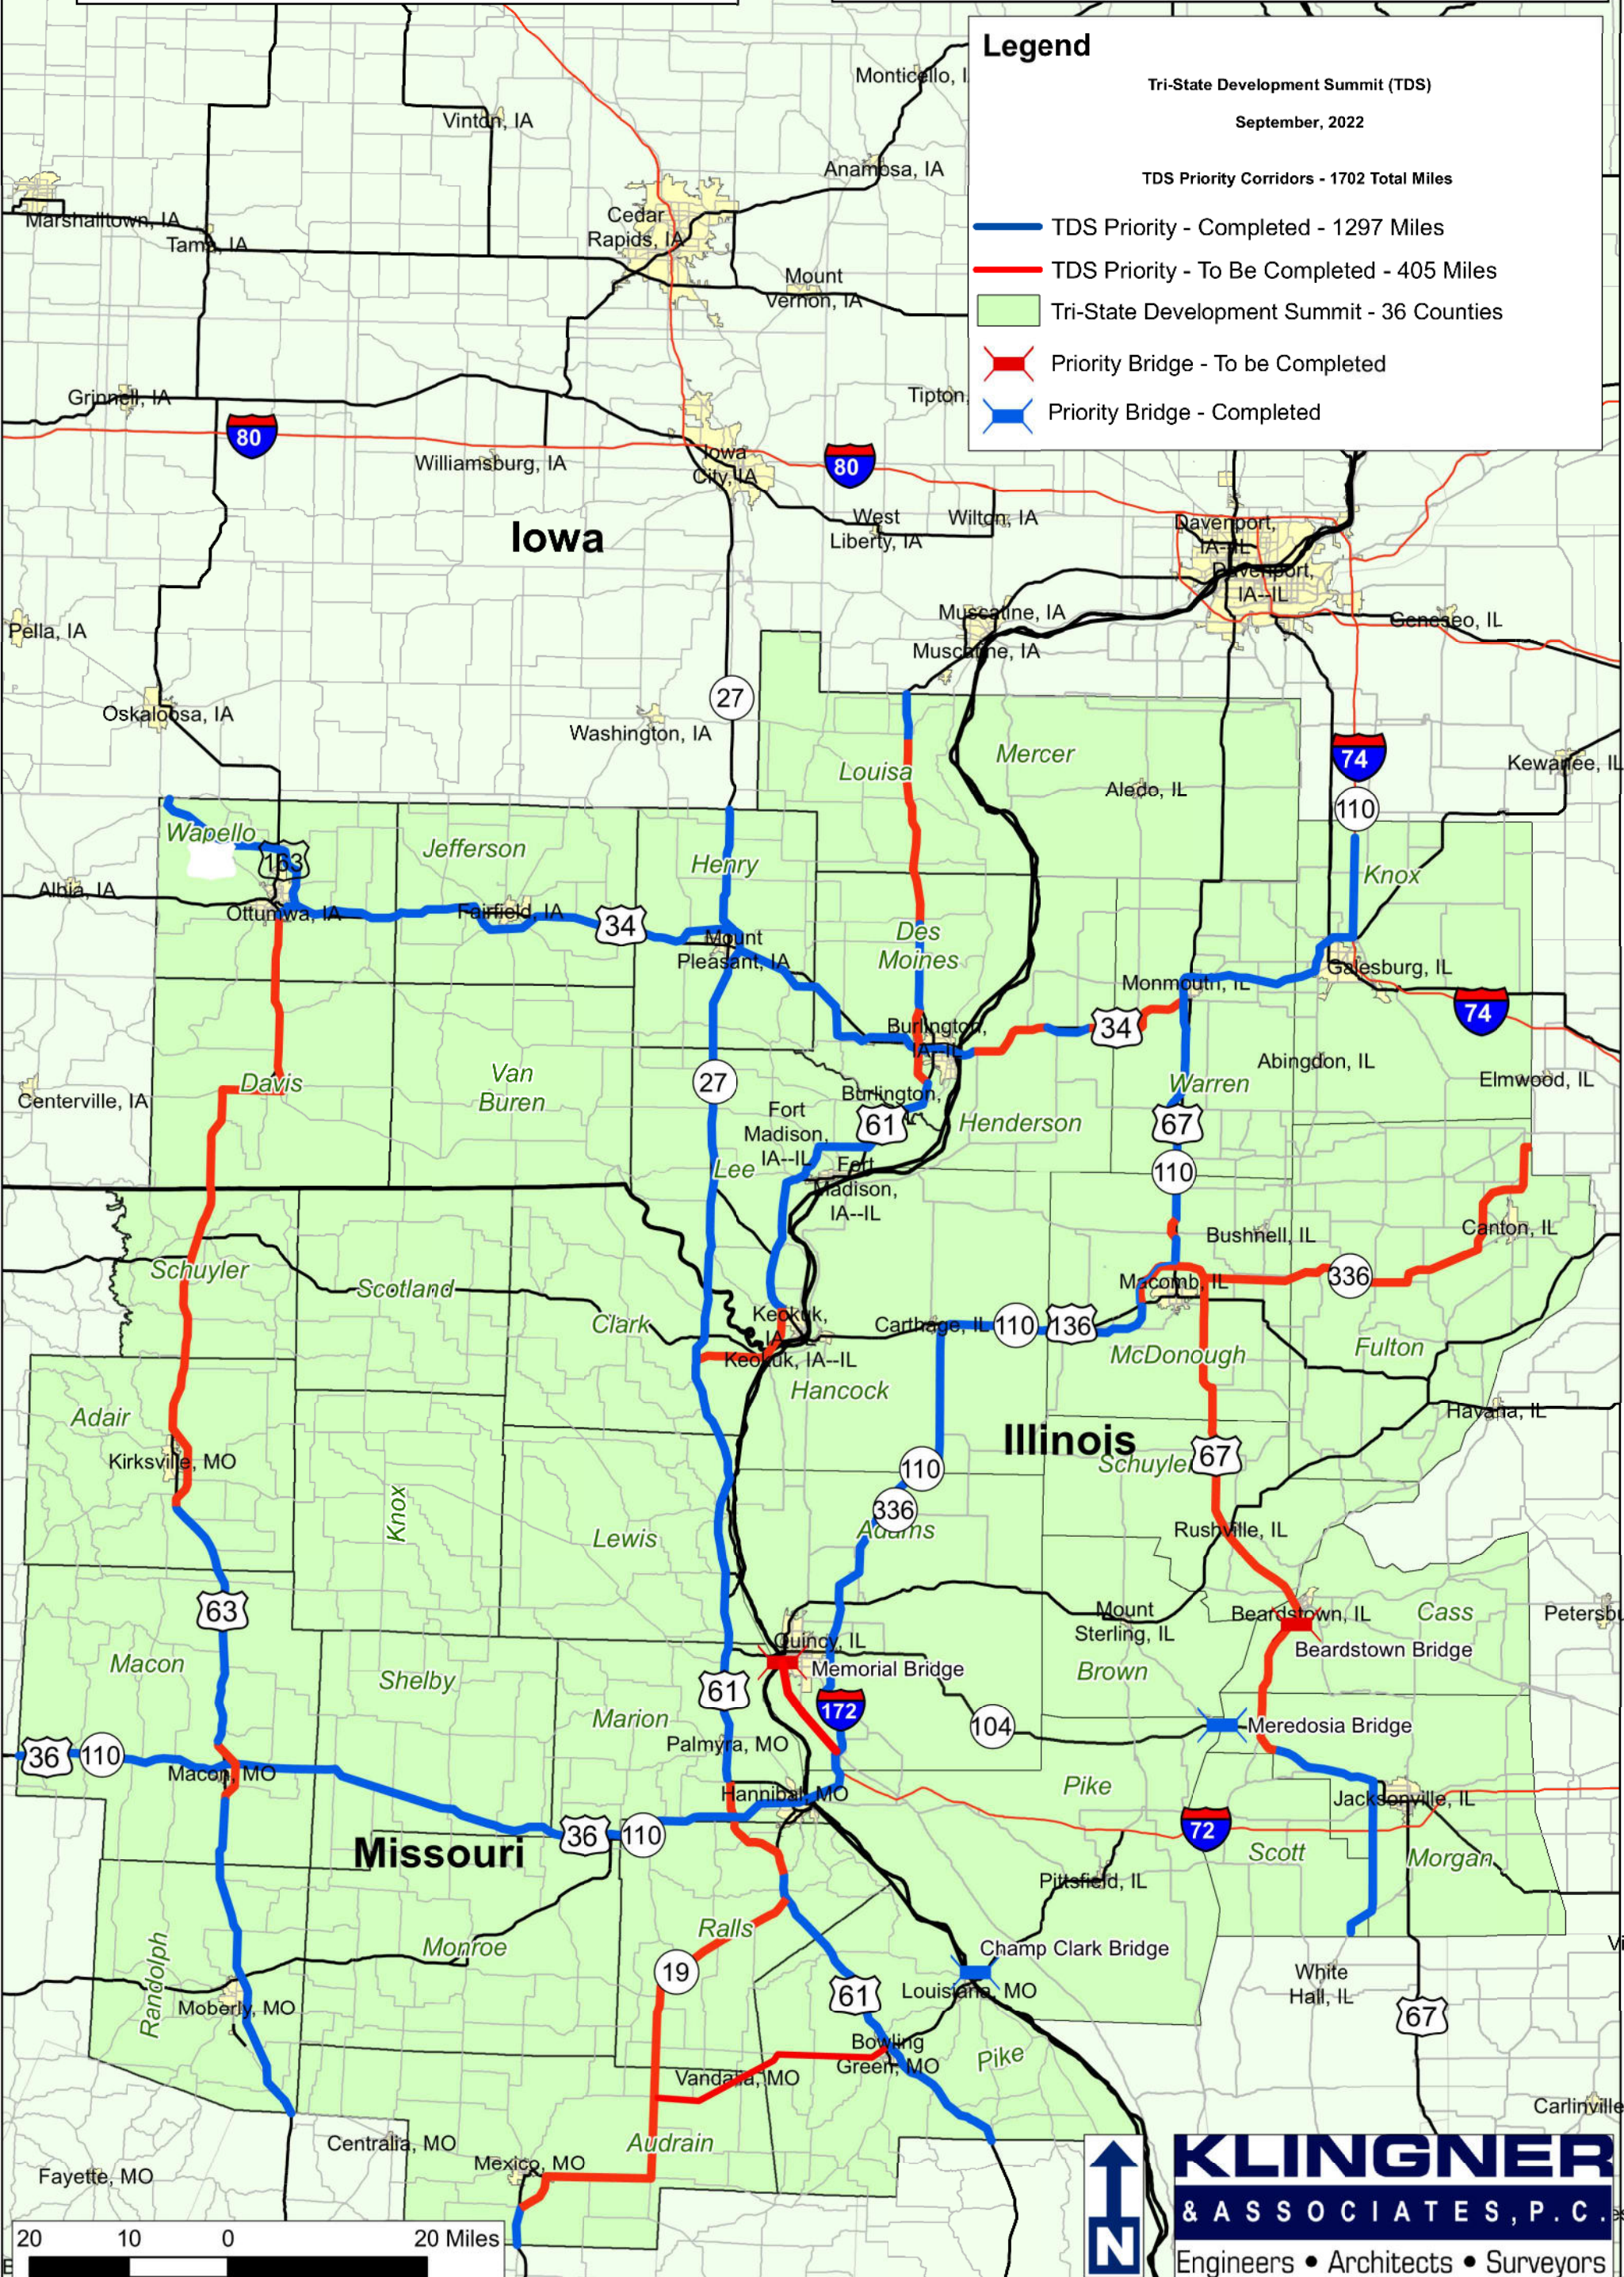

ALL TDS Priority Highways

TRI-STATE
DEVELOPMENT SUMMIT
AT CULVER-STOCKTON COLLEGE

Legend

Tri-State Development Summit (TDS)
September, 2022

TDS Priority Corridors - 1702 Total Miles

-  TDS Priority - Completed - 1297 Miles
-  TDS Priority - To Be Completed - 405 Miles
-  Tri-State Development Summit - 36 Counties
-  Priority Bridge - To be Completed
-  Priority Bridge - Completed